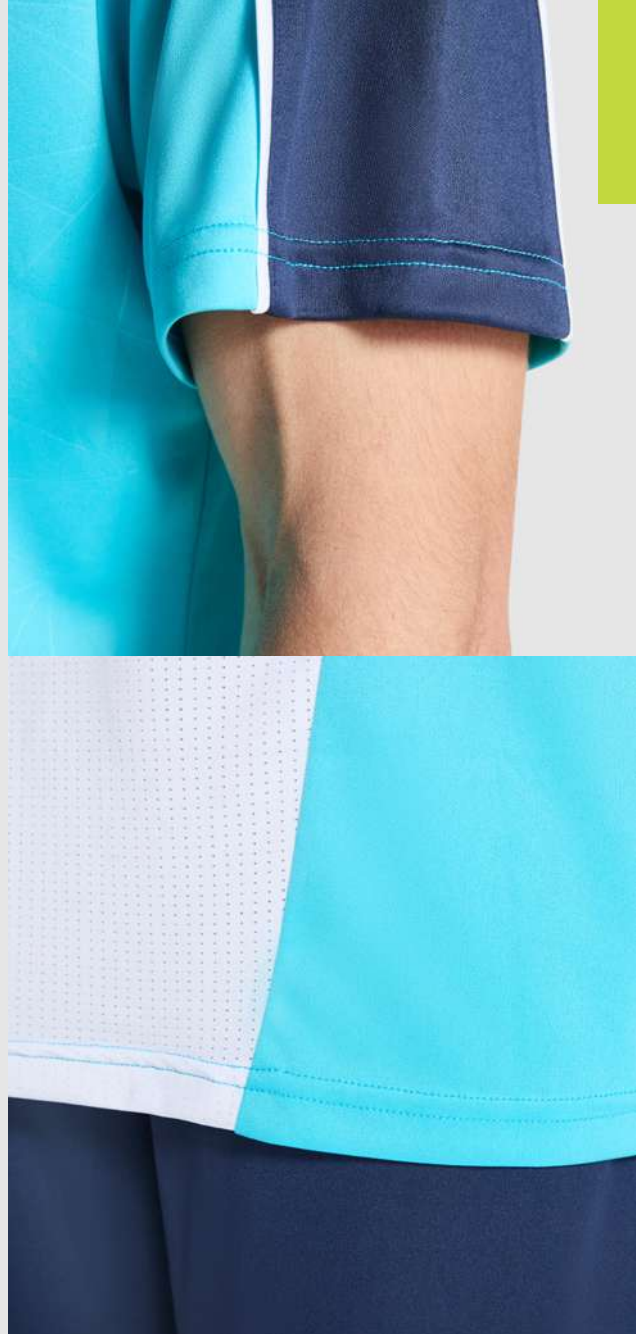

Pg. 357

0491 Soccer

35/40 - 41/46
140 g/m²
7 Colours

Pg. 357

SPORT_SET_

QUICK_FINDER.

New ↘

[100%] POLYESTER_INTERLOCK_