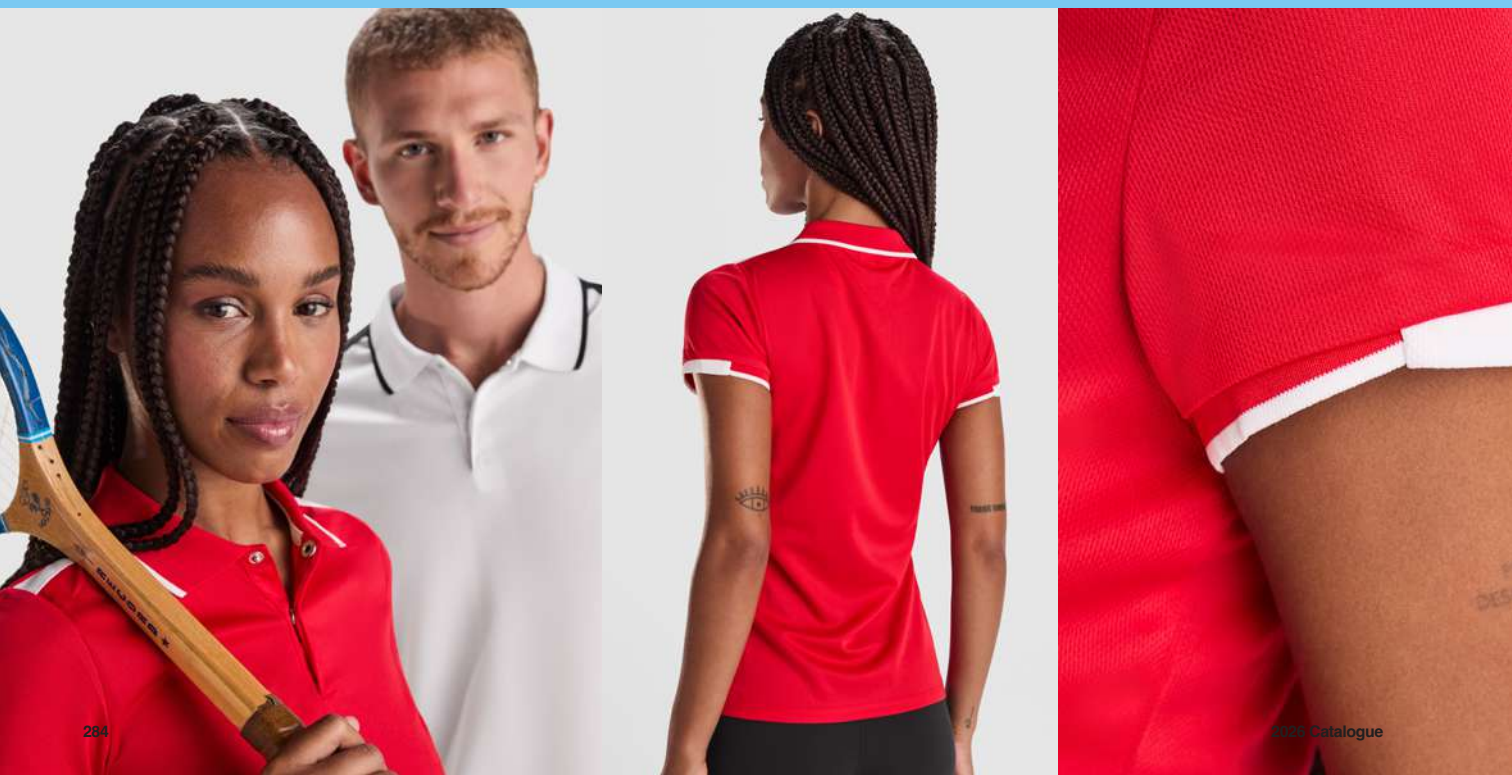

0402 Tamil

Tehnična, dvobarvna, zračna polo majica s kratkimi rokavi. Antibakterijsko. Stranski razporki. Kontrastni paneli na ramenih in rokavih. Rebrasti ovrtnik in manšete (1x1) v enaki barvi s kontrastnimi detajli. Razporek s pritiskači, od katerih je eden viden v kontrastni barvi, drugi pa skrit v razporku. Ovrtni trak kontrastne barve iz ujemaajoče se tkanine. Certifikat GRS.

50 % reciklirani poliester 50 % antibakterijski poliester.
Barva: 140 g/m²
Bela: 150 g/m²

Adult: S - M - L - XL - 2XL - 3XL
Kids: 4 - 8 - 12 - 16

Printcode: F1(6), N(8), O1, R, F(6), N(8), O1, P, R

Pack: 1 - Carton: 50

Kids:

0409 Tamil woman

Tehnična, zračna, oprijeta polo majica s kratkimi rokavi. Antibakterijsko. Stranski razporki. Kontrastni paneli na ramenih in rokavih. Rebrasti ovrtnik in manšete (1x1) v enaki barvi s kontrastnimi detajli. Razporek s pritiskači, od katerih je eden viden v kontrastni barvi, drugi pa skrit v razporku. Ovrtni trak kontrastne barve iz ujemaajoče se tkanine. Certifikat GRS.

50 % reciklirani poliester 50 % antibakterijski poliester.
Barva: 140 g/m²
Bela: 150 g/m²

Adult: S - M - L - XL - 2XL

Printcode: F1(6), N(8), O1, R, F(6), N(8), O1, P, R

Pack: 1 - Carton: 50

Control Dry® Roly Control Dry® Roly Control Dry® Roly Control Dry® Roly Control Dry® Roly Control Dry® Roly Control Dry®