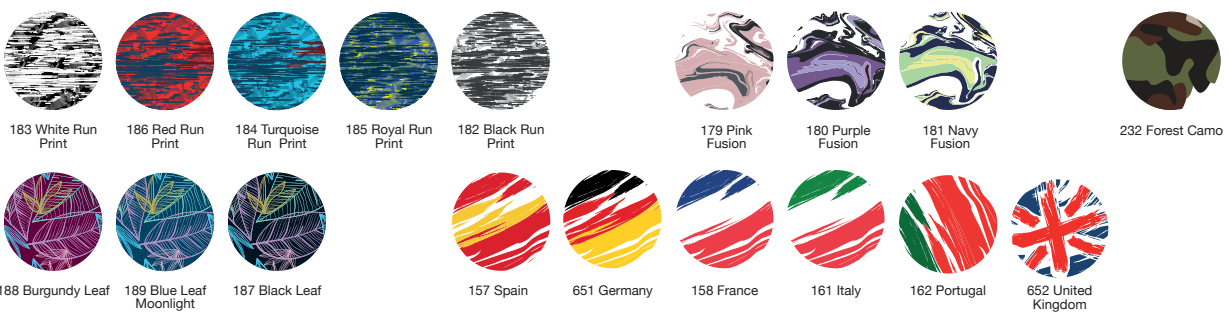

Prints

183 White Run Print   186 Red Run Print   184 Turquoise Run Print   185 Royal Run Print   182 Black Run Print   179 Pink Fusion   180 Purple Fusion   181 Navy Fusion   232 Forest Camo
188 Burgundy Leaf   189 Blue Leaf Moonlight   187 Black Leaf   157 Spain   651 Germany   158 France   161 Italy   162 Portugal   652 United Kingdom

The colours shown in this catalogue are an approximate and as accurate as possible representation of the actual product colours, within the limitations of colour printing on textile materials. In addition, due to continuous product improvement and stock updates, some colours or features may change without being reflected in this document. Claims based on the colours displayed in this catalogue will not be accepted. ROLY reserves the right to change the colours of the products shown in this catalogue without prior notice.