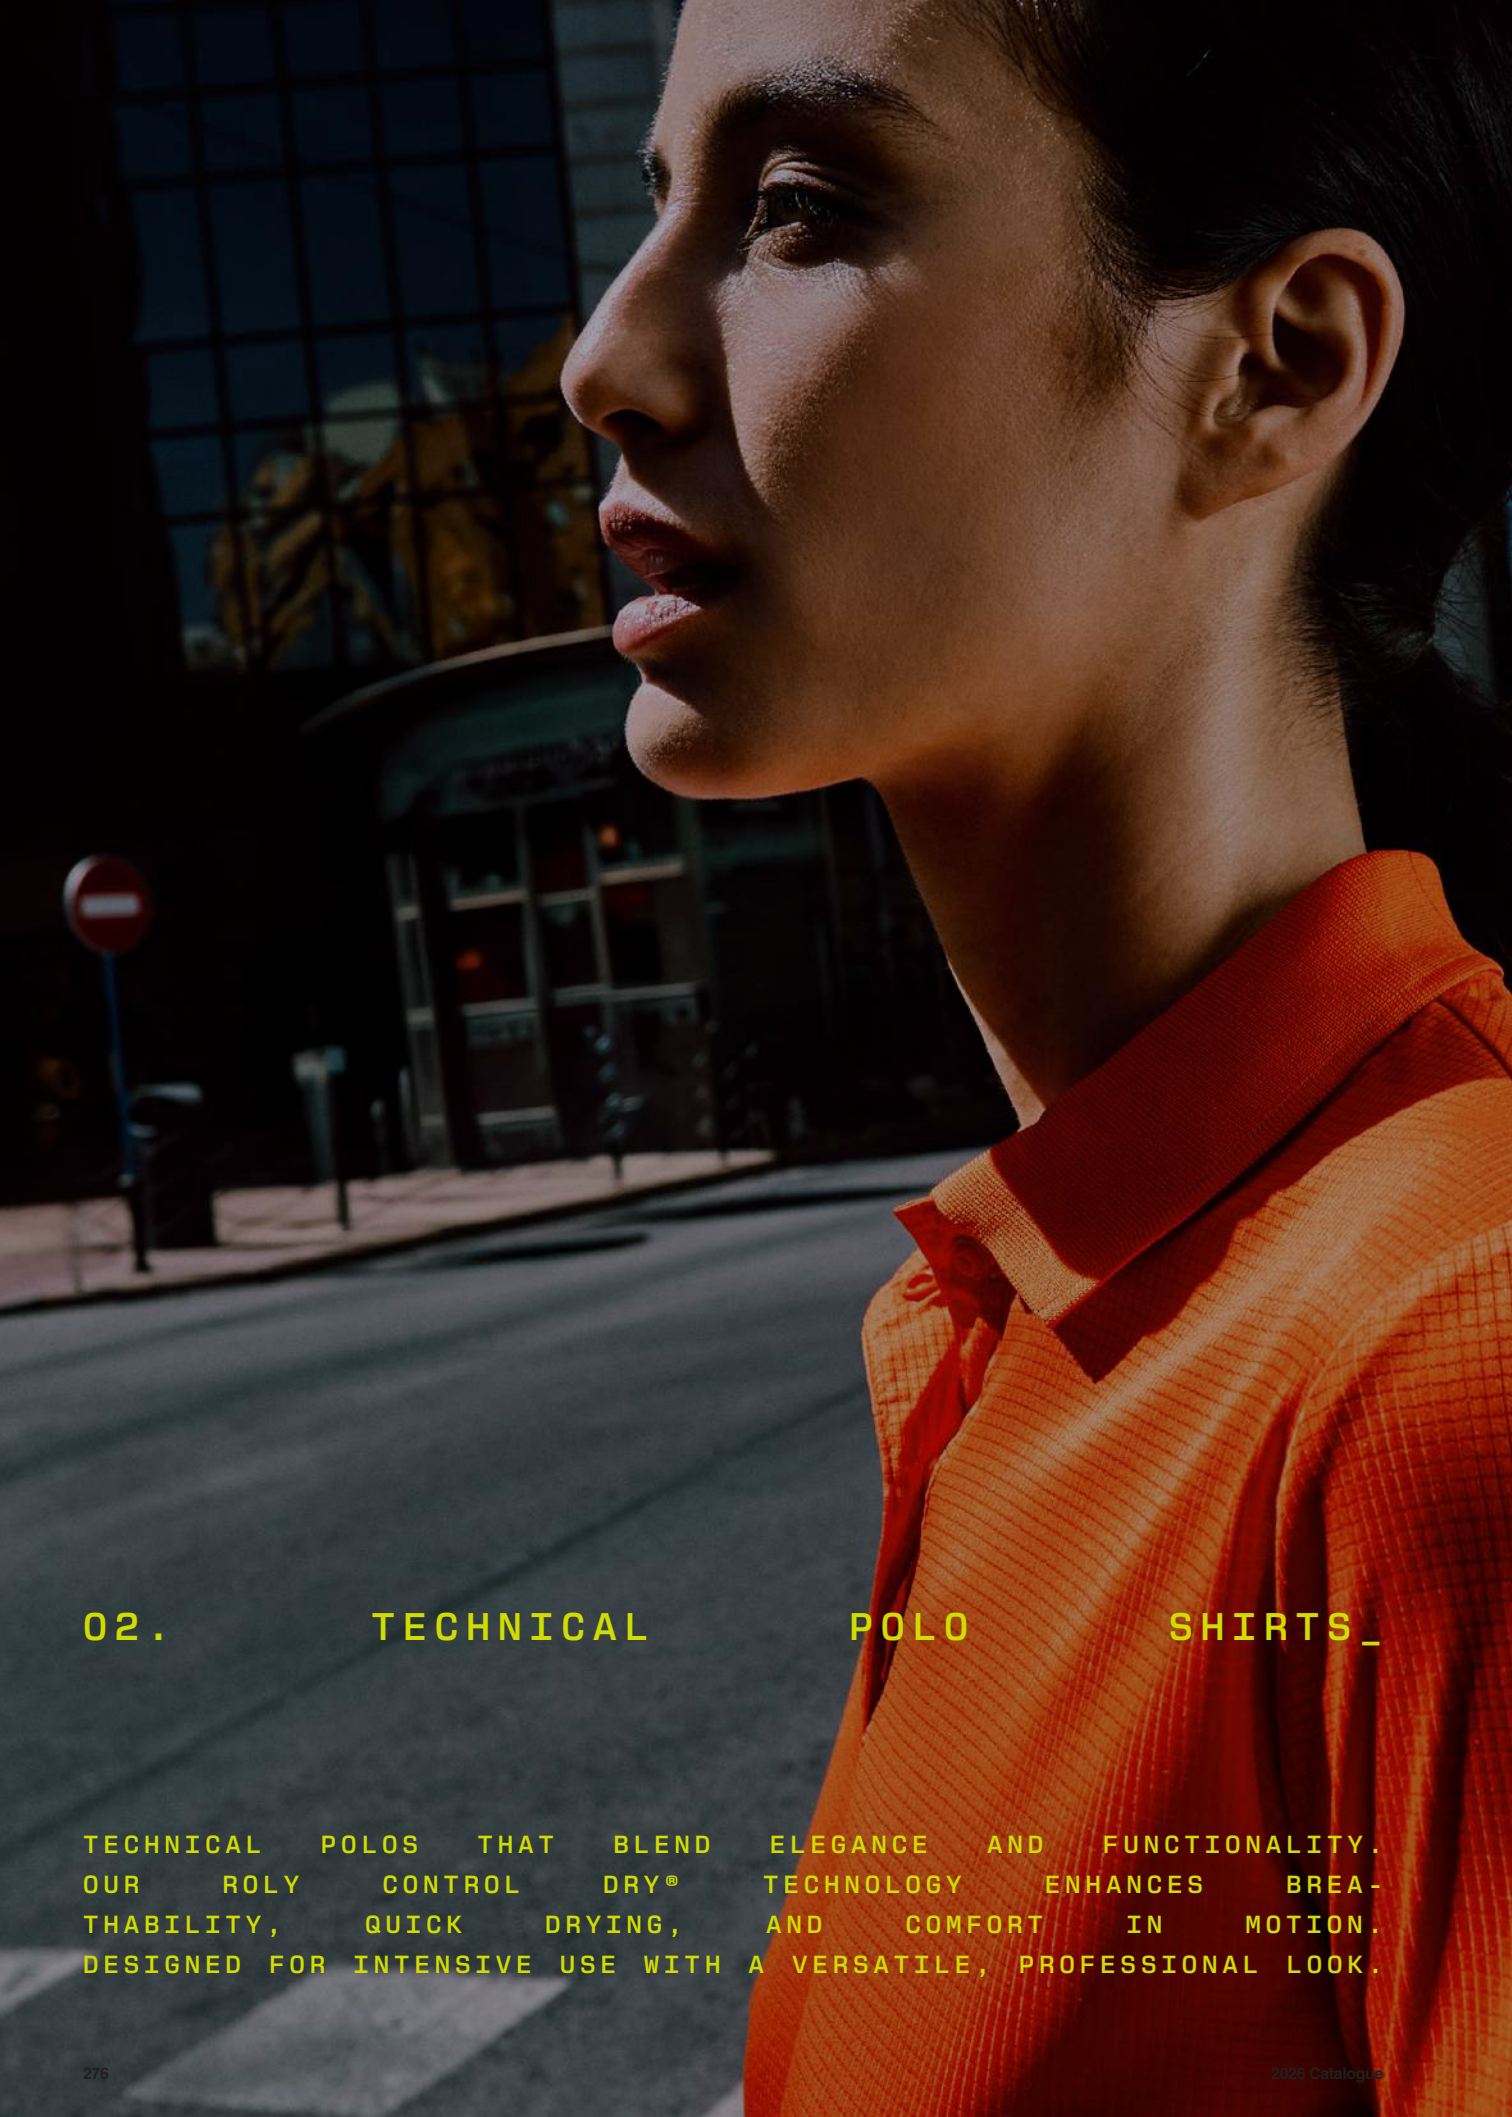

02. TECHNICAL POLO SHIRTS_

TECHNICAL POLOS THAT BLEND ELEGANCE AND FUNCTIONALITY. OUR ROLY CONTROL DRY® TECHNOLOGY ENHANCES BREATHABILITY, QUICK DRYING, AND COMFORT IN MOTION. DESIGNED FOR INTENSIVE USE WITH A VERSATILE, PROFESSIONAL LOOK.