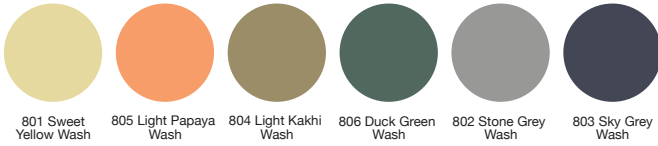

Wash

801 Sweet Yellow Wash   805 Light Papaya Wash   804 Light Kakhi Wash   806 Duck Green Wash   802 Stone Grey Wash   803 Sky Grey Wash