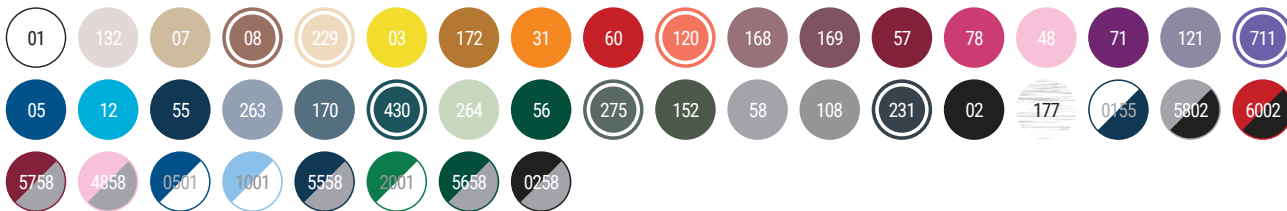

1067 Urban

Pulover s podloženo kapuco. Rebraste manjete in pas (2x1) z elastanom. Zožani šivi iz ujemajoče se tkanine. Ploska zatezna vrvica na kapuci. Barvne možnosti s kontrastno kapuco in ujemajočimi se kovinskimi očesci.

50% bombaž / 50% poliester, brušen flis, 280 gsm.
Siva barva 58: 55% bombaž / 40% poliester / 5% viskoza.

Adult: XS - S - M - L - XL - 2XL - 3XL - 4XL
Kids: 3/4 - 5/6 - 7/8 - 9/10 - 11/12

Printcode: F3(6), N(8), O3, P

Pack: 1 - **Carton:** 25

4XL size in colour: 01;55;58;02;5802;5558;0258