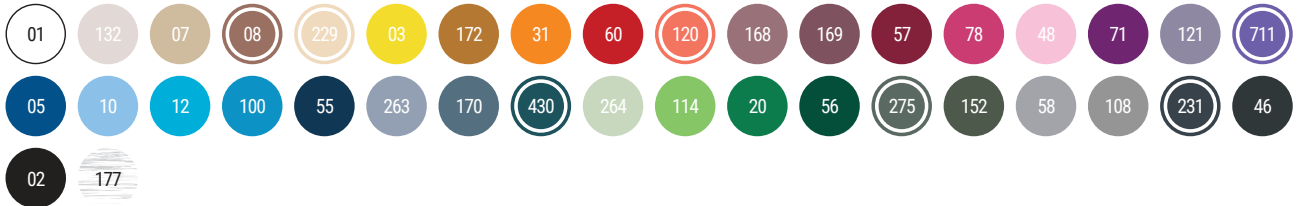

1070 Clasica

Pulover za moške in ženske z okroglim ovratnikom. Rebrasti ovratnik, manjete in pas (2x1) z elastanom. Zožani šivi iz ujemajoče se tkanine.

50% bombaž / 50% Poliester, brušen flis 280 gsm.
Siva barva 58: 55% bombaž / 40% poliester / 5% viskoza.

Adult: XS - S - M - L - XL - 2XL - 3XL
Kids: 1/2 - 3/4 - 5/6 - 7/8 - 9/10 - 11/12

Printcode: F3(6), N(8), O3, P

Pack: 1 - Carton: 30