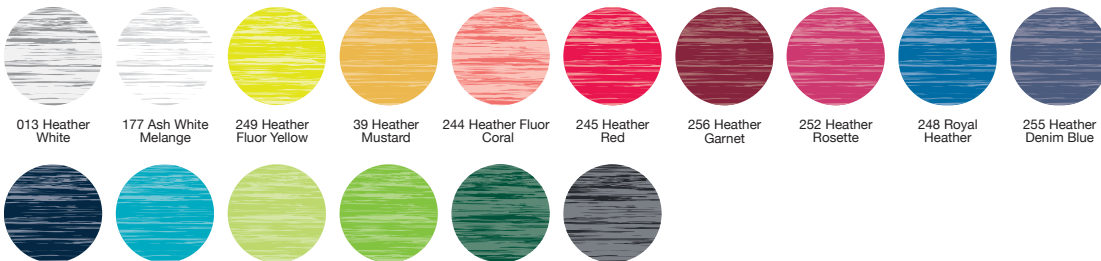

Heather

013 Heather White 177 Ash White Melange 249 Heather Fluor Yellow 39 Heather Mustard 244 Heather Fluor Coral 245 Heather Red 256 Heather Garnet 252 Heather Rosette 248 Royal Heather 255 Heather Denim Blue
247 Heather Navy Blue 246 Heather Turquoise 693 Heather Mantis Green 250 Heather Lime 257 Heather Bottle Green 243 Heather Black